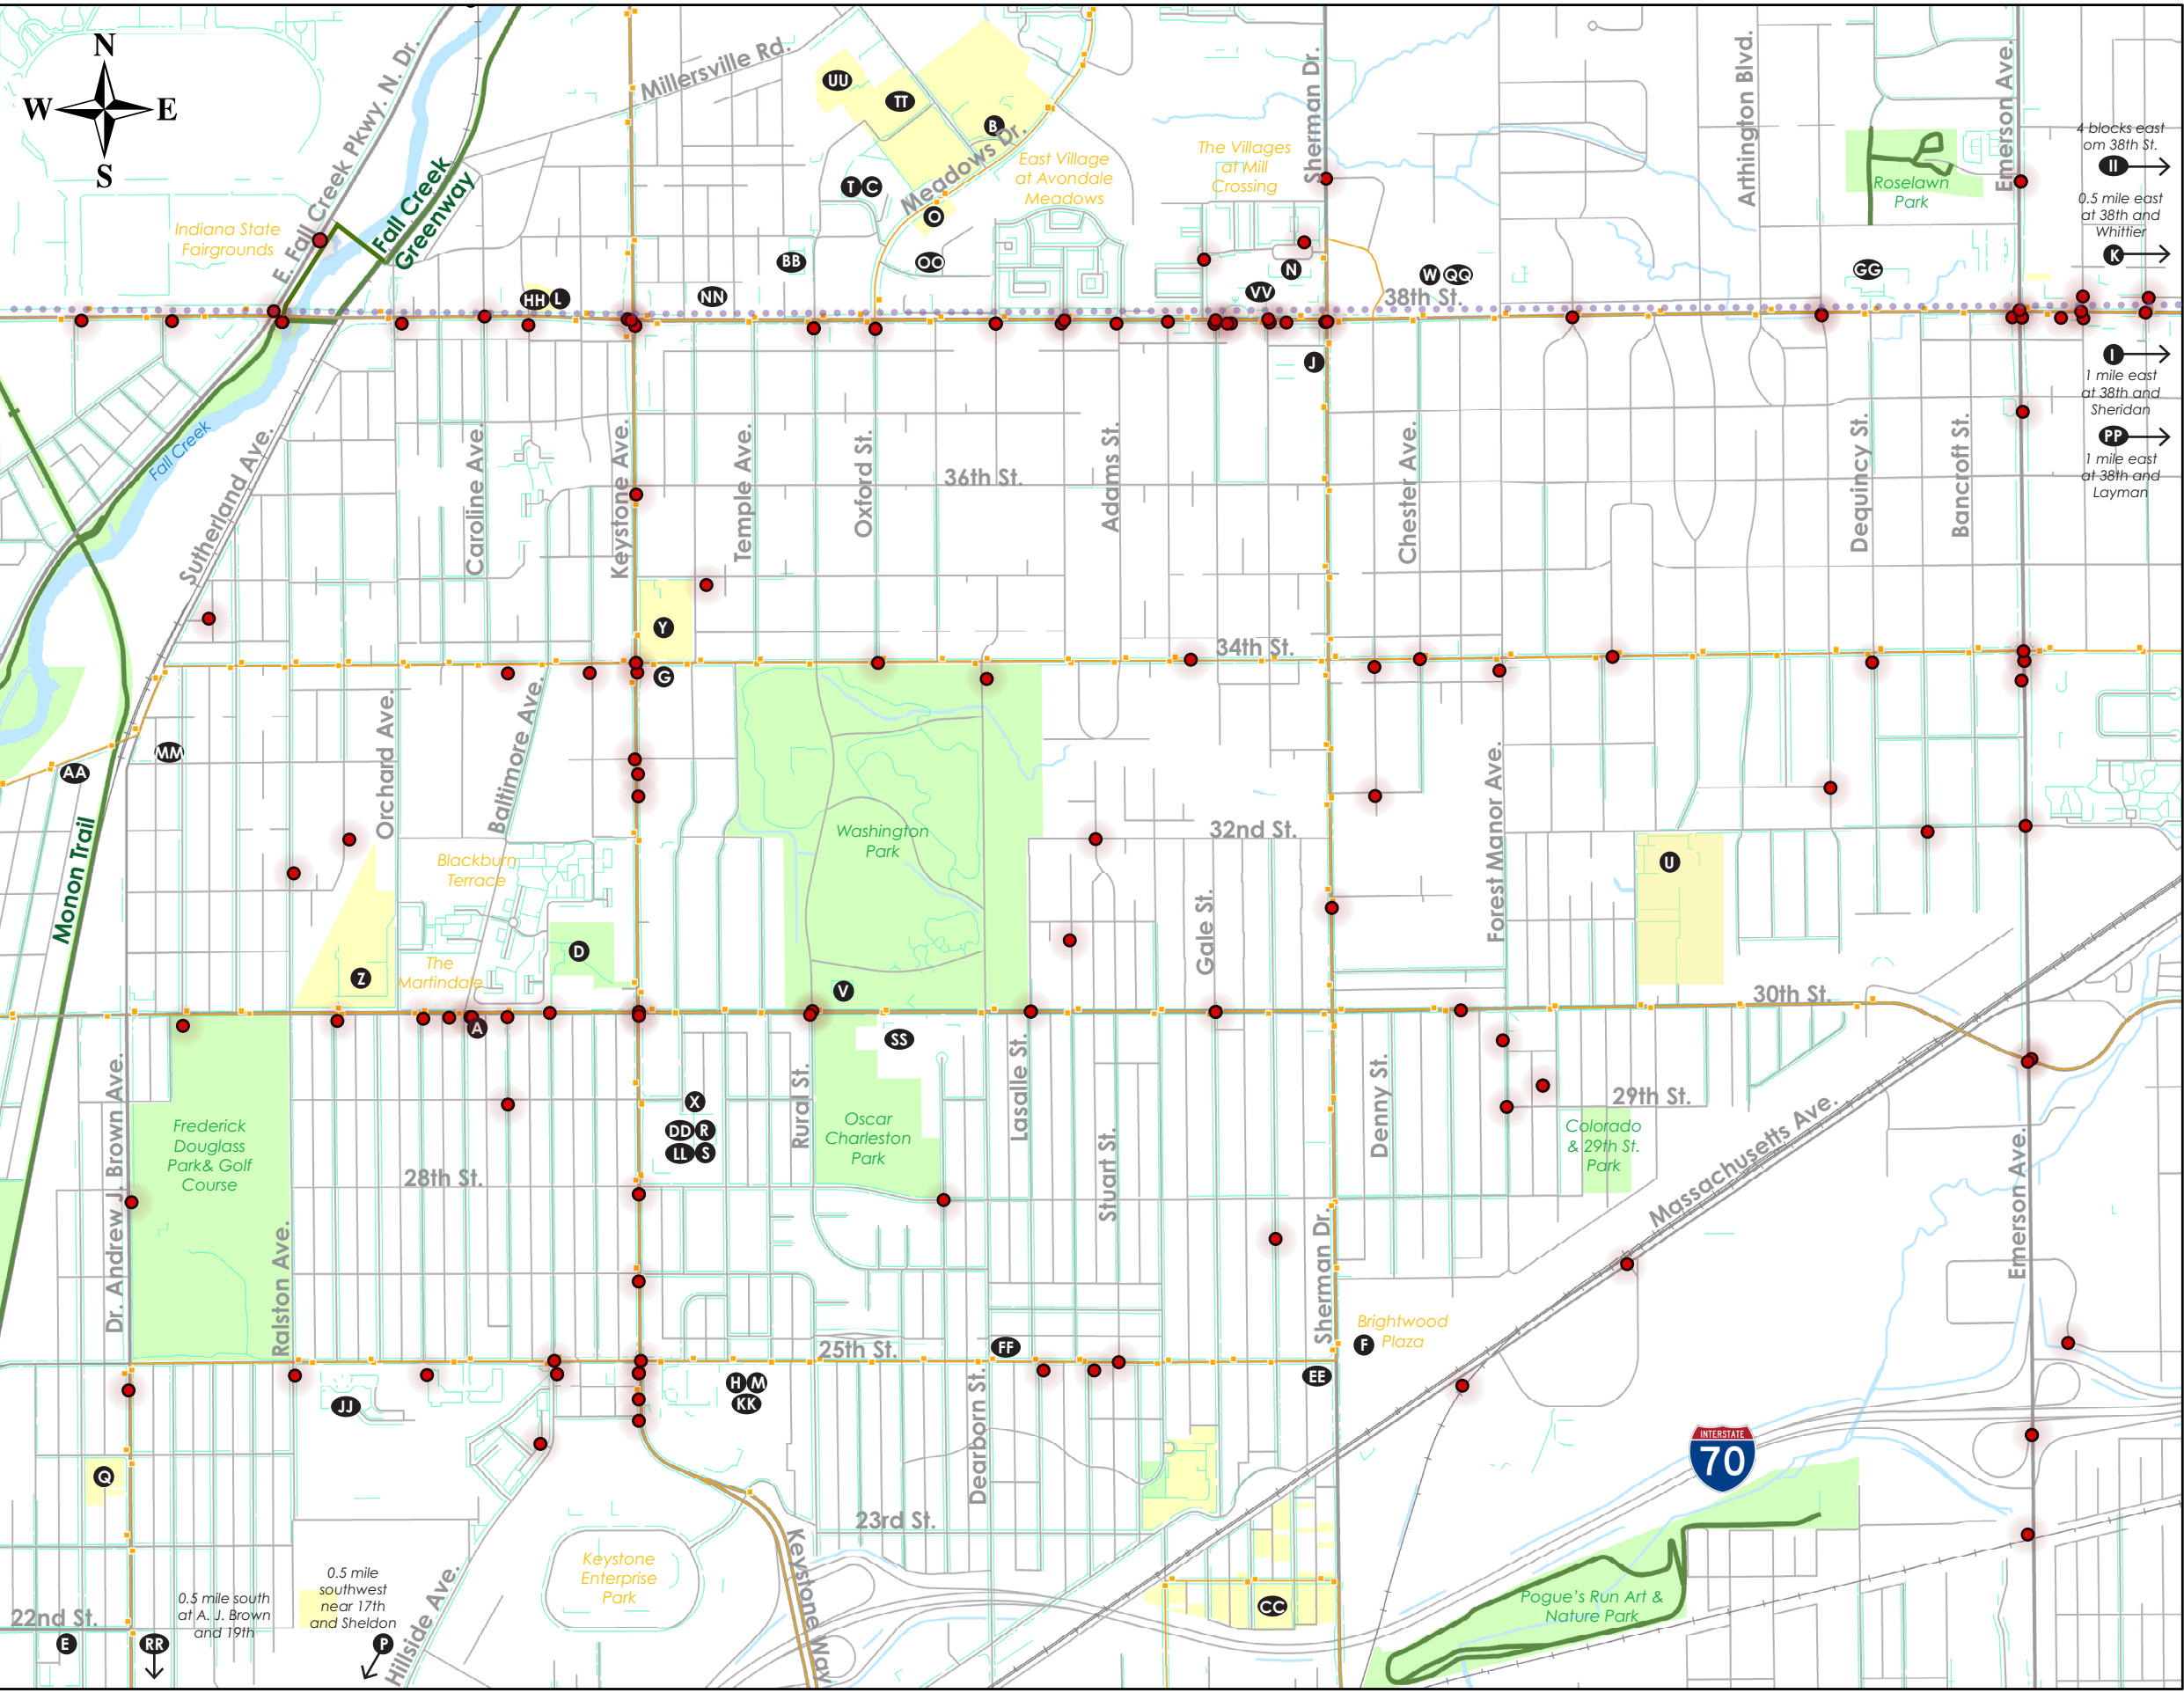

Focus Area D

Legend

-  2010-2019 Pedestrian Crashes
-  Streets
-  Secondary Arterials
-  Primary Arterials
-  Sidewalks
-  IndyGo Bus Routes
-  IndyGo Bus Stops
-  Bikeways
-  Greenways/Trails
-  Indiana Pacers Bikeshare Stations
-  Railroads
-  Schools
-  Rivers
-  Streams
-  Parks
-  Planned IndyGo Purple Line

Assets

Table of assets can be referenced on accompanying second page.

Assets

A.	Ajays Food Mart
B.	Avondale Meadows Academy
C.	Avondale Meadows YMCA
D.	Beckwith Memorial Park
E.	Brightwood Community Center
F.	Brightwood Safeway Grocery Store
G.	Chef Oya's The TRAP Seafood Restaurant
H.	Circle Up Indy
I.	Cook Medical and Goodwill Industries (future location)
J.	D & C Pizza
K.	East 38th St. Library Branch
L.	Eat To Live Cafe
M.	Edna Martin Christian Center
N.	Eskenazi Health Center Forest Manor
O.	The Excel Center
P.	Felege Hiywot Center
Q.	IPS Francis W. Parker School 56
R.	Greater Citizens Coalition of Martindale-Brightwood
S.	HealthNet Community Health Centers
T.	HealthNet Northeast Health Center (Family Practice and Homeless Initiative Program)
U.	Him By Her Collegiate School for the Arts
V.	IMPD - North District
W.	Indiana College Preparatory School
-	Keystone Millersville Neighborhood Association
X.	Indianapolis Recorder